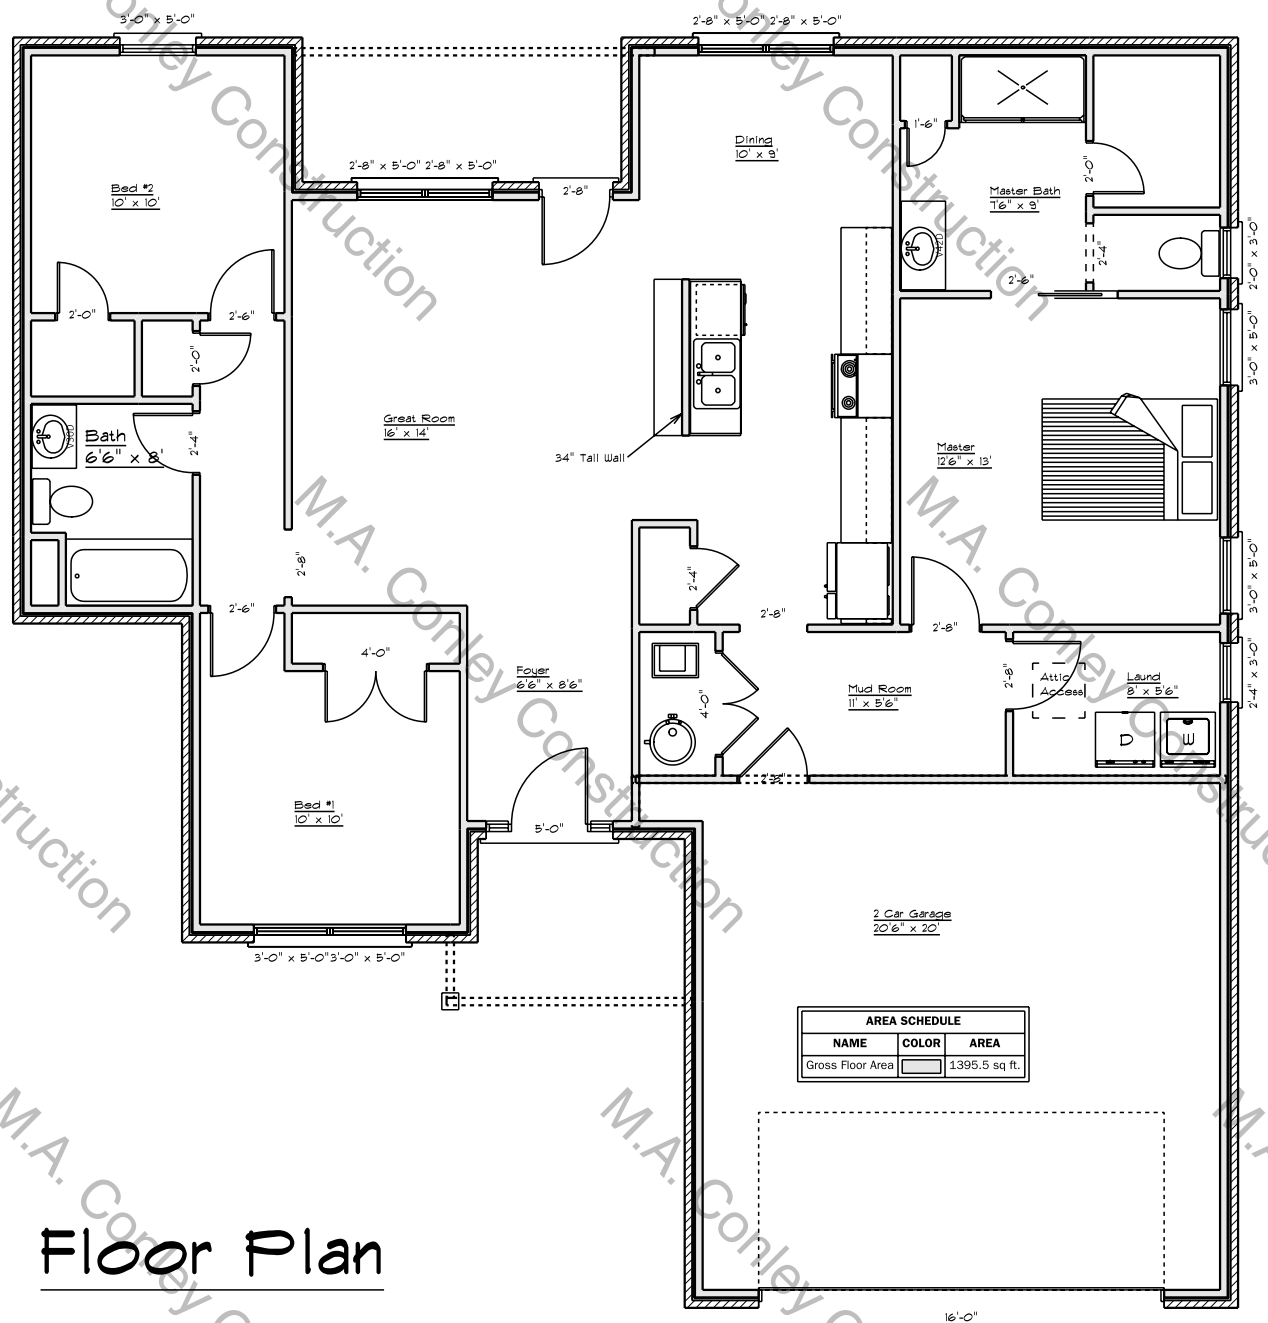

Front

Rear

Left

AREA SCHEDULE		
NAME	COLOR	AREA
Gross Floor Area		1,395.5 sq. ft.

Floor Plan